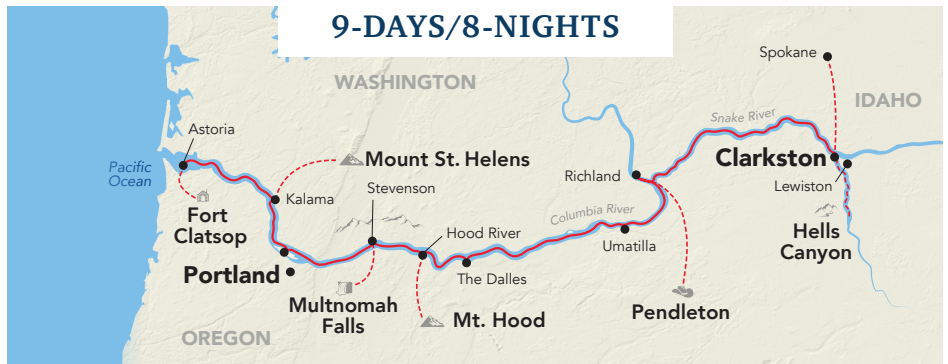

# COLUMBIA & SNAKE RIVERS CRUISE

## PORTS-OF-CALL

- ★ Portland, OR
- ★ Astoria, OR
- ★ Kalama, WA
- ★ The Dalles, OR
- ★ Pendleton, OR/  
Richland, WA
- ★ Clarkston, WA

On this 9-day journey, you will travel along the epic route forged by Lewis & Clark more than 200 years ago. As you cruise, the dramatic landscapes will offer a spectacular transformation from mountain forests and meadows to desert canyons. Along the way, our award-winning onshore and onboard enrichment programs will bring the spirit of the frontier alive.